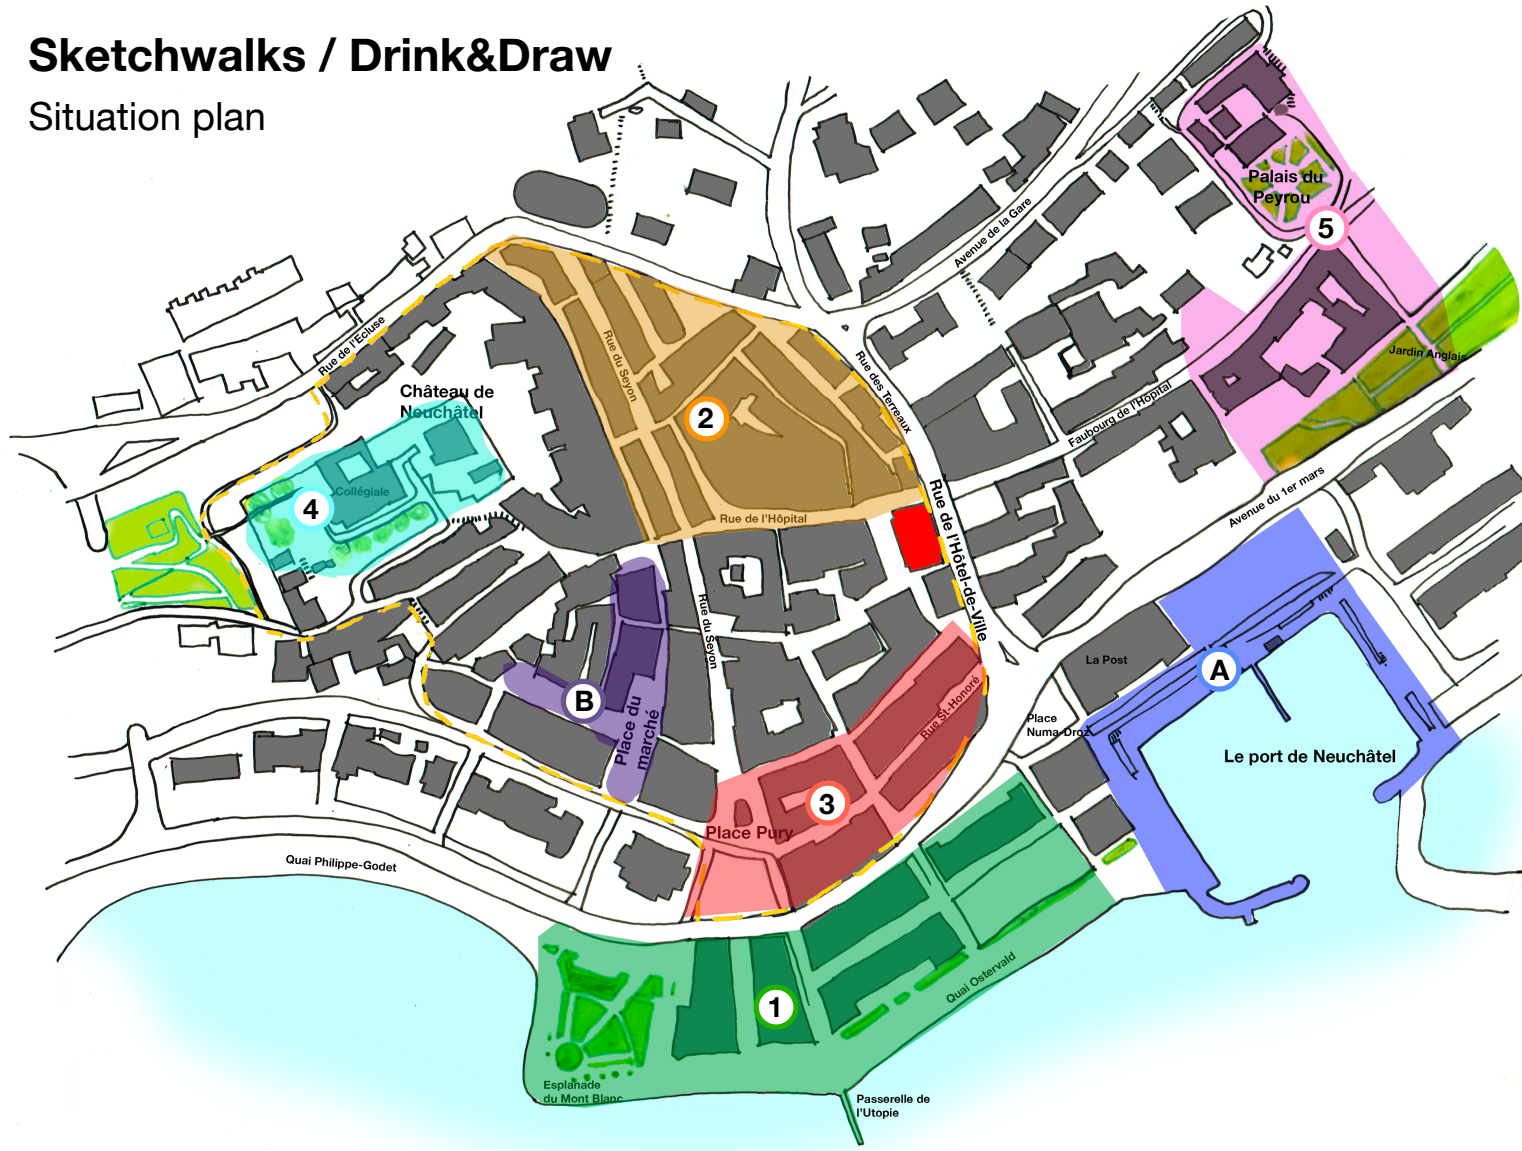

6th Swiss Urban Sketchers Symposium 2024 in Neuchâtel

Sketchwalks / Drink&Draw

Situation plan

Legend:

■ Meeting point, Péristyle de l'hôtel de ville

① Sketchwalk 1: Quai Osterwald

② Sketchwalk 2: Moulin-Seyon-Chavannes

③ Sketchwalk 3: Place Pury

④ Sketchwalk 4: Castle

⑤ Sketchwalk 5: Palais du Peyrou
Group picture

Ⓐ Drink&Draw 1: Harbor

Ⓑ Drink&Draw 2: Market place

--- pedestrian zone

■ Buildings

■ Green spaces